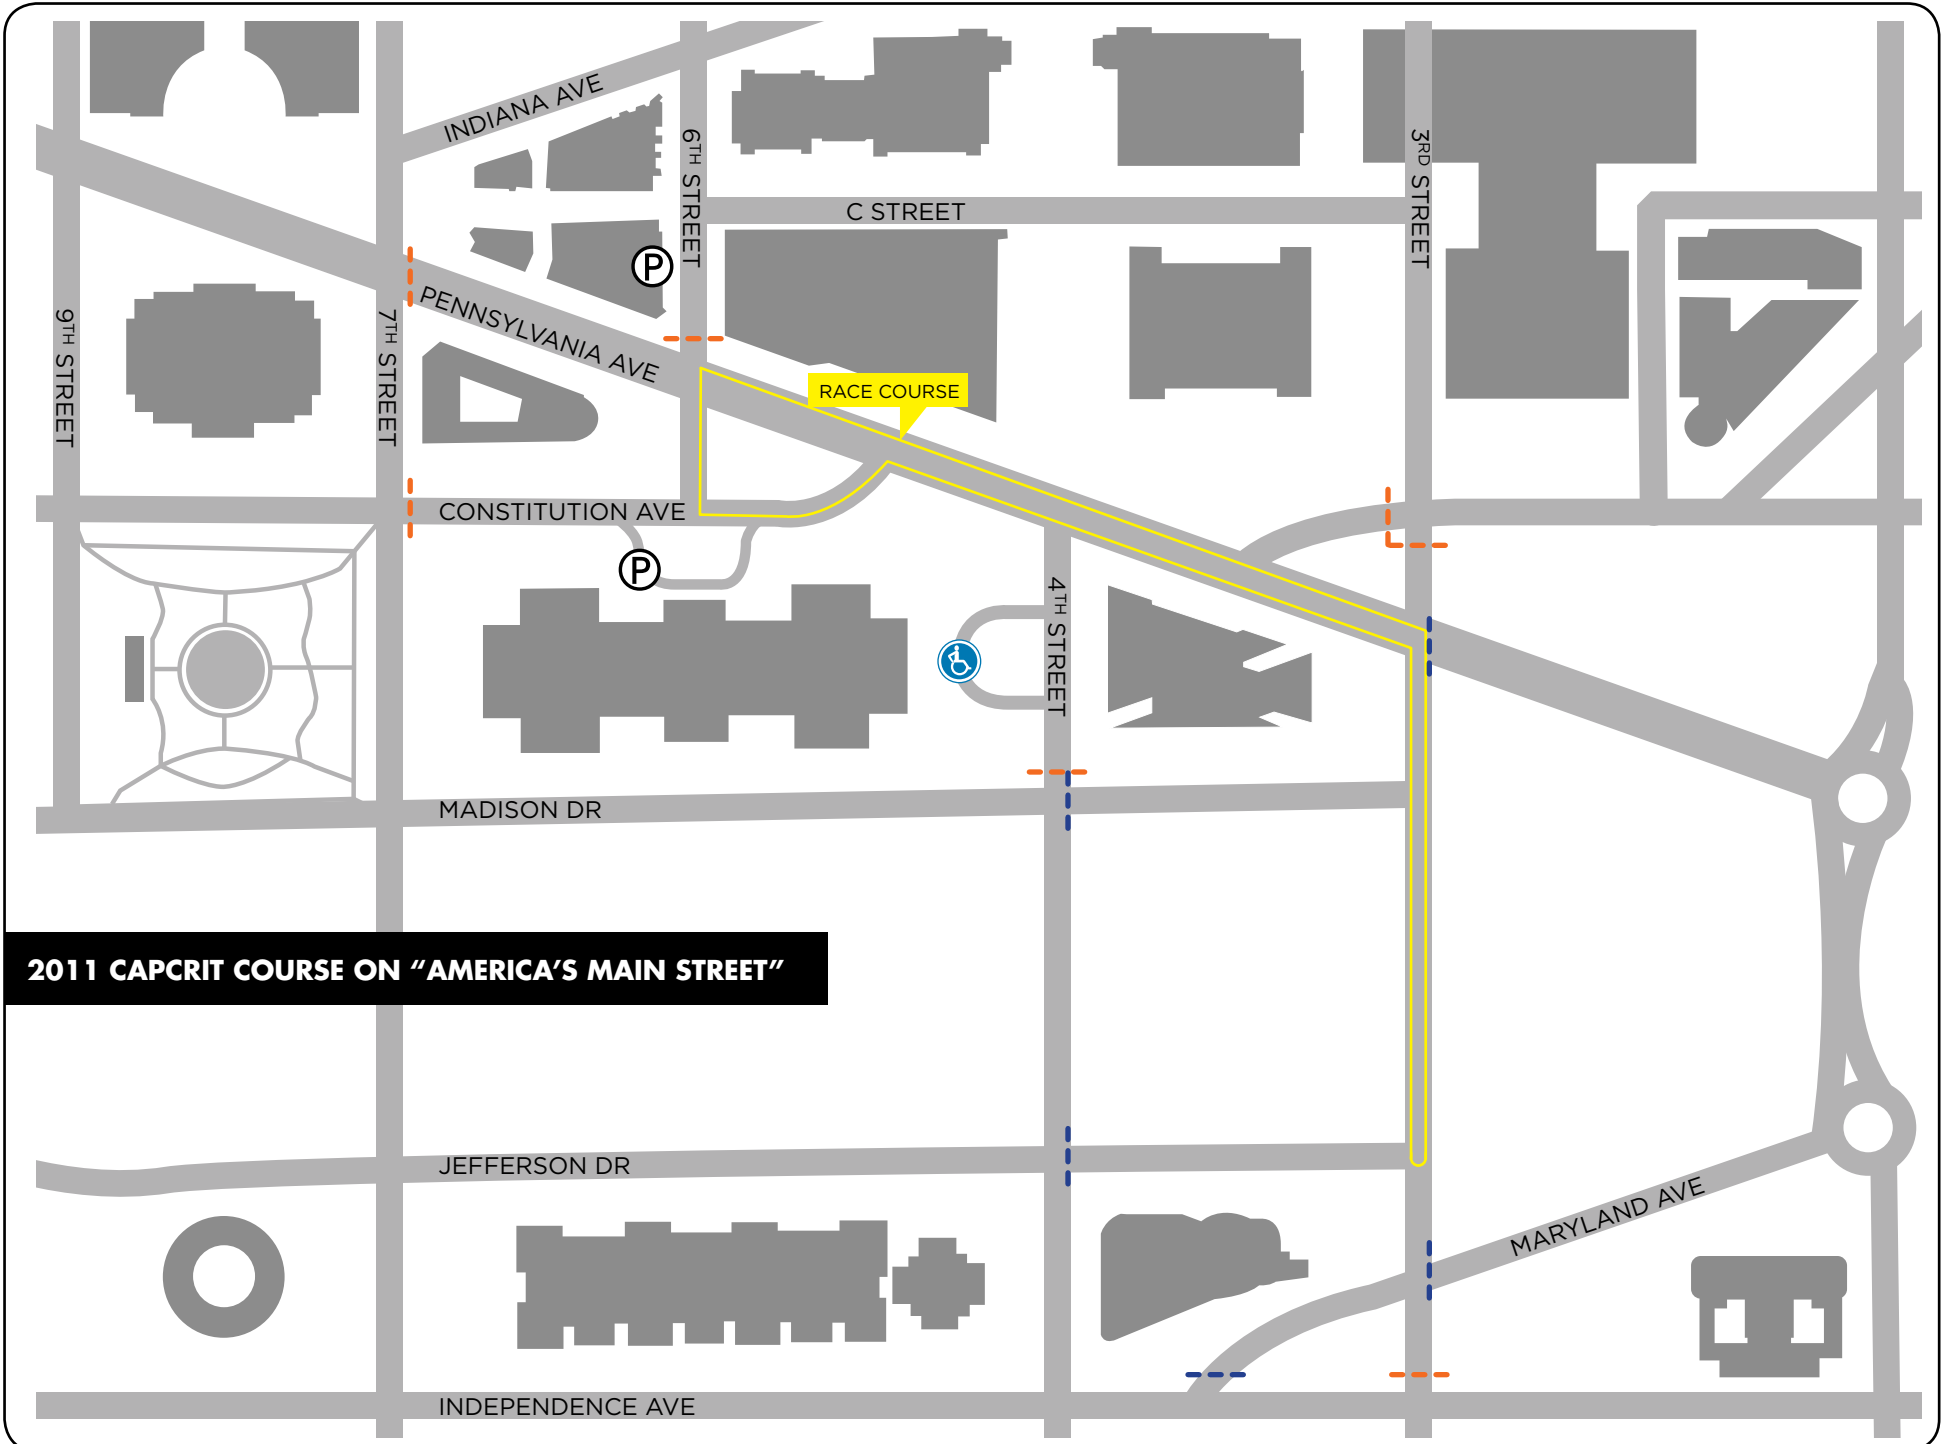

- - - = MPD tentative placement
- - - = Tentative barrier and/or MPD placement
- P = Parking garage access provided
- ♿ = Handicapped access provided

**2011 CAPCRIT COURSE ON "AMERICA'S MAIN STREET"**